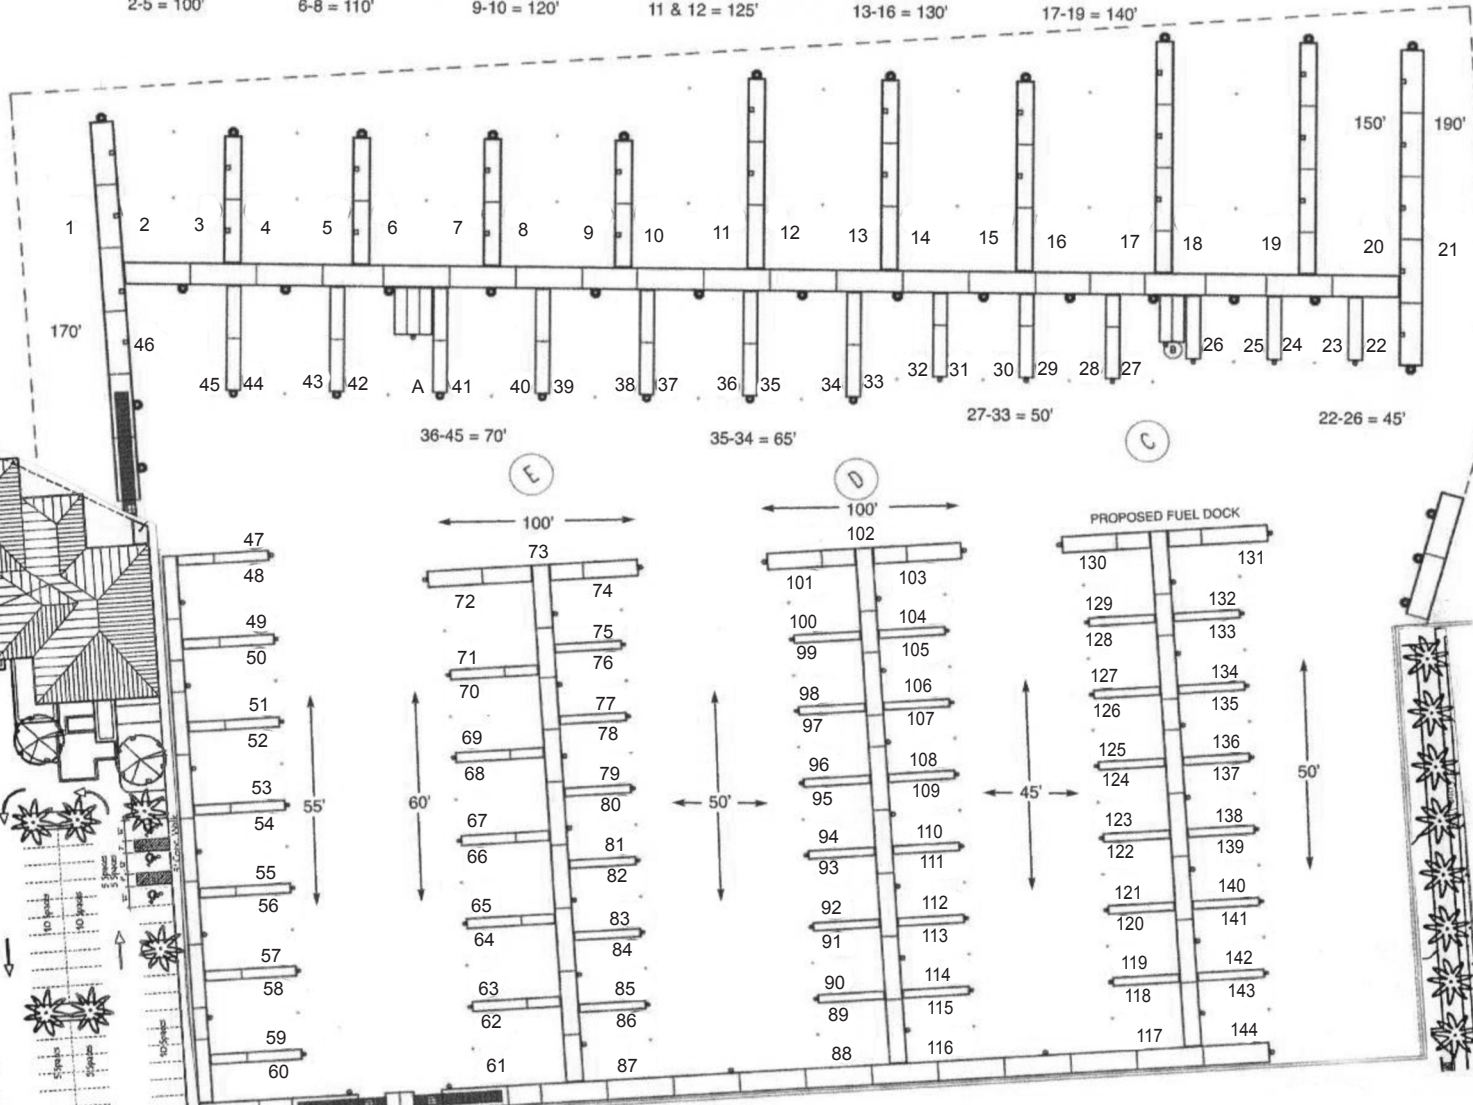

2-5 = 100' 6-8 = 110' 9-10 = 120' 11 & 12 = 125' 13-16 = 130' 17-19 = 140'

SANDPIPER'S
COVE
RESTAURANT
AND BAR
MARINA
OFFICE
EXPRESS

BOATER'S
BUILDING

SOUTH MARINA BASIN